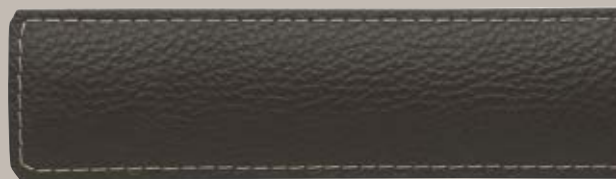

EYELETS

(1) (3)

(1)

(2) (4)

(2)

STITCHING

Eyelets are supplied in Nickel (1) as standard. Alternative options are Black (2), Brass (3) or Gold (4). An additional cost will apply for these, please consult the Silent Gliss price list.