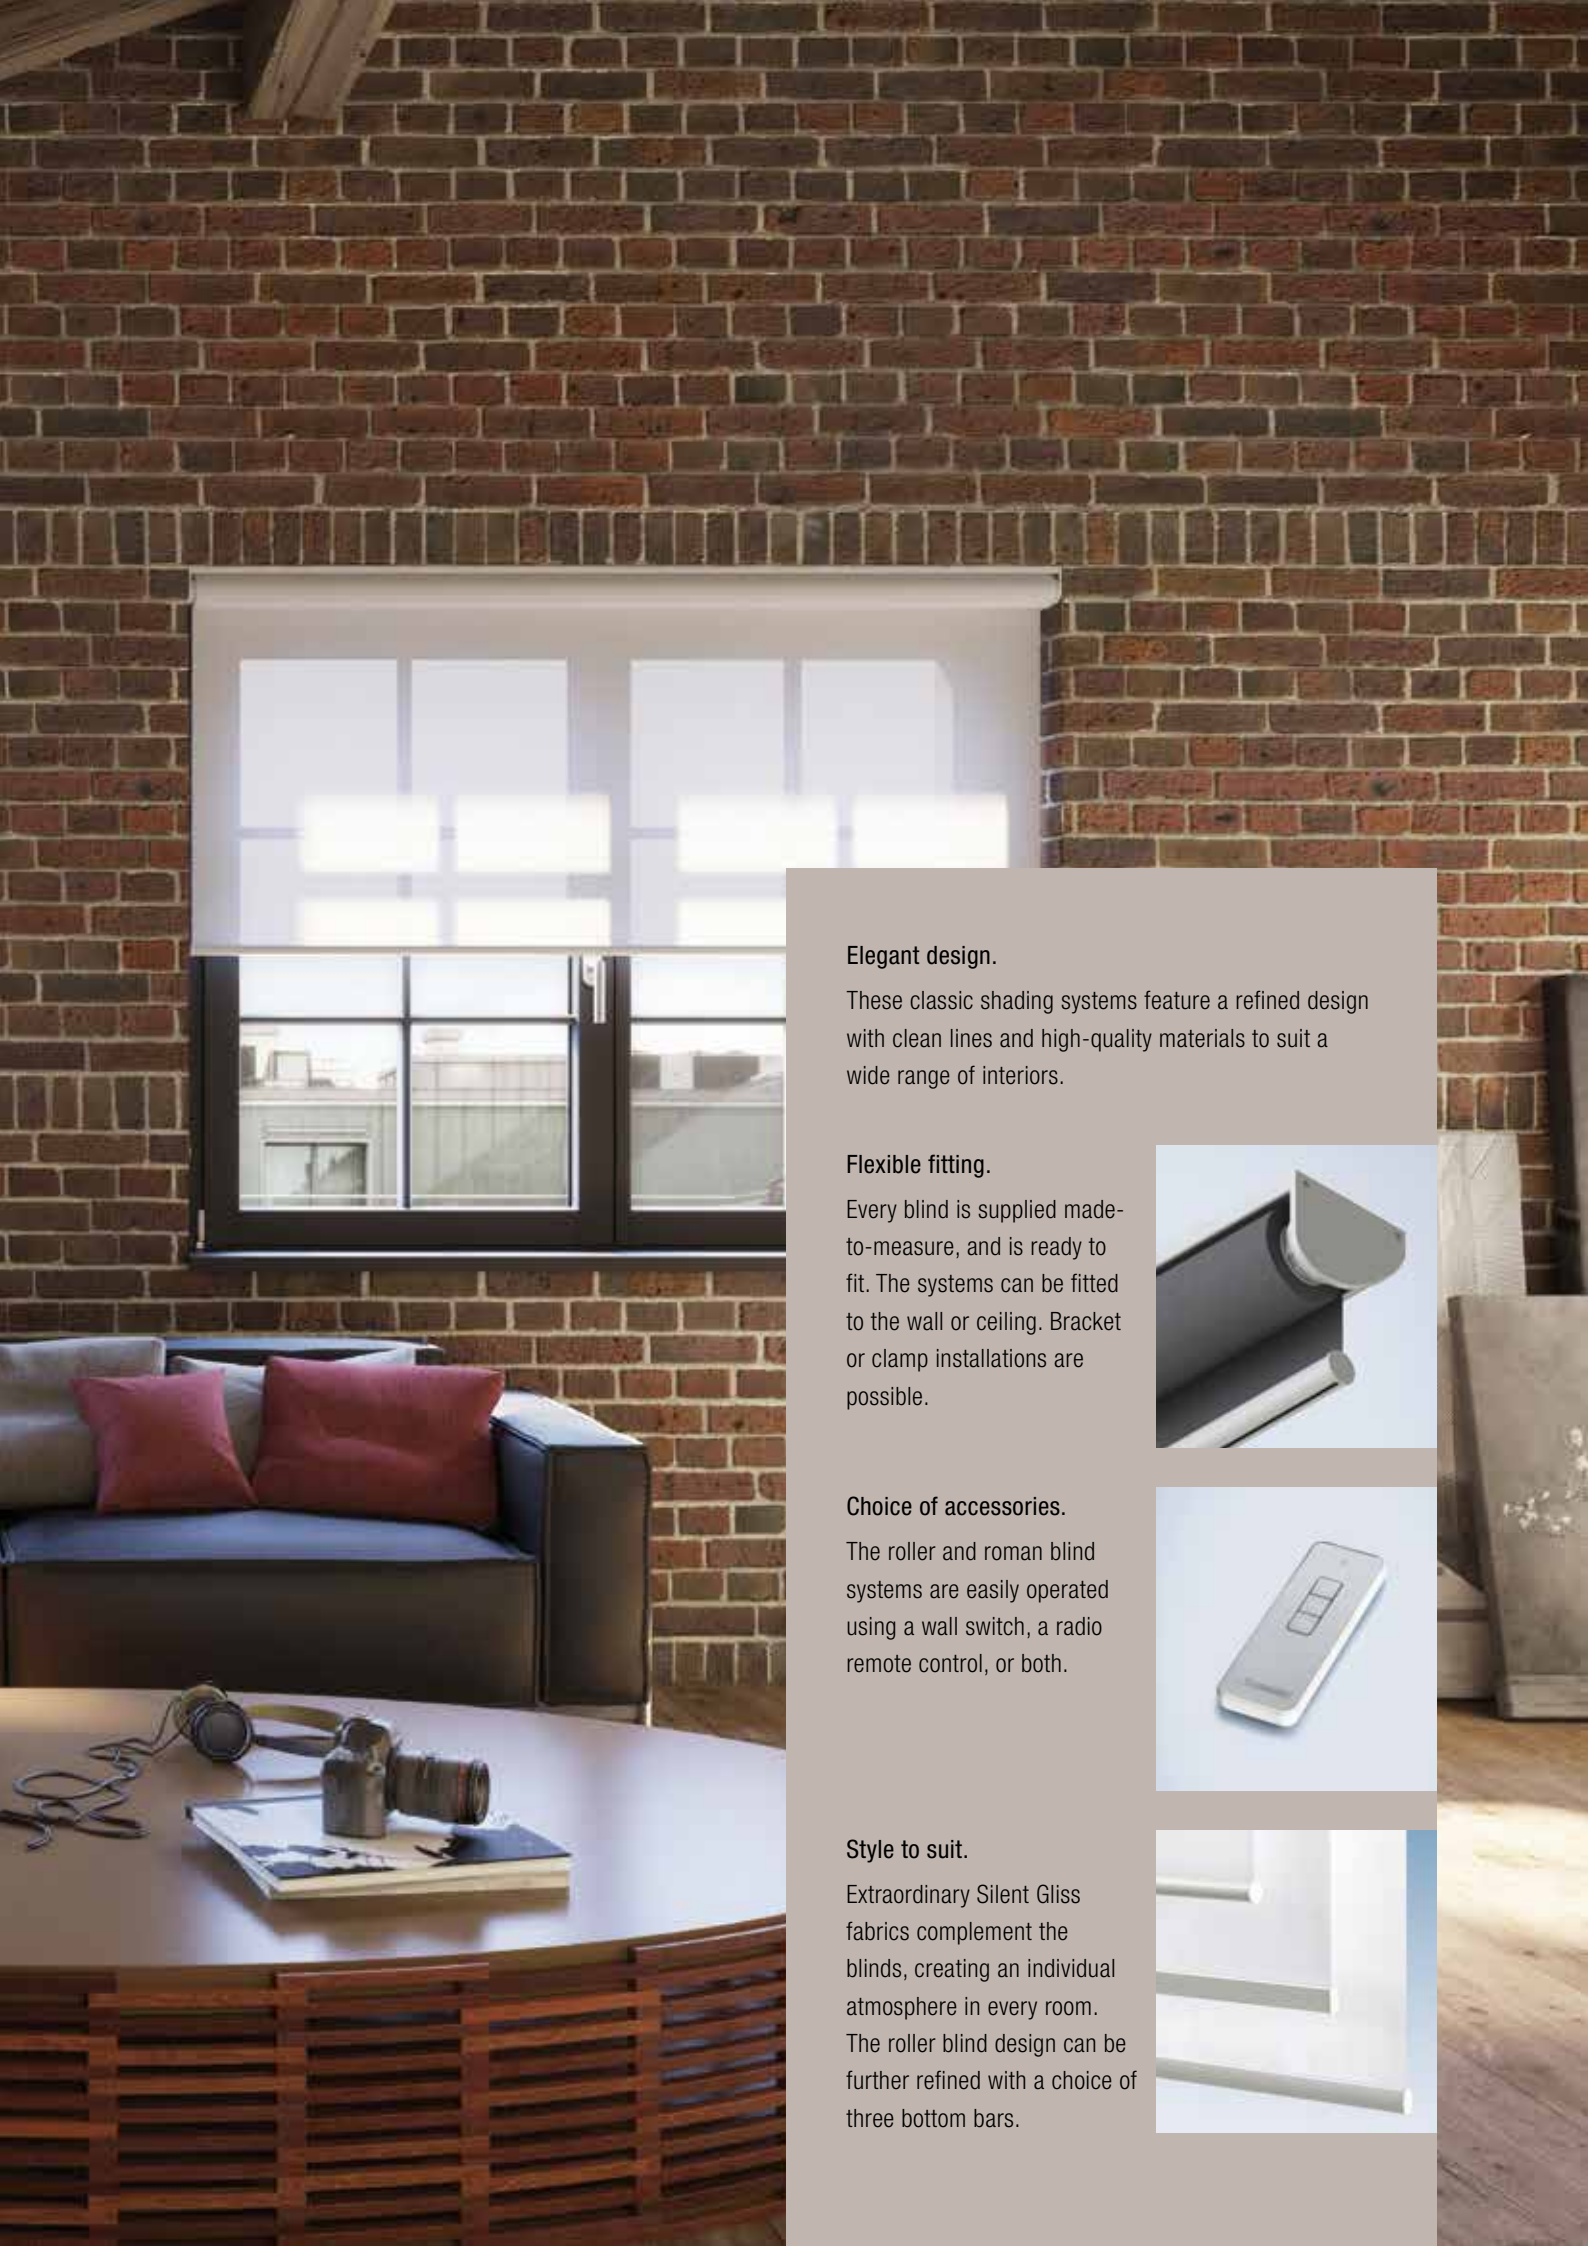

Elegant design.

These classic shading systems feature a refined design with clean lines and high-quality materials to suit a wide range of interiors.

Flexible fitting.

Every blind is supplied made-to-measure, and is ready to fit. The systems can be fitted to the wall or ceiling. Bracket or clamp installations are possible.