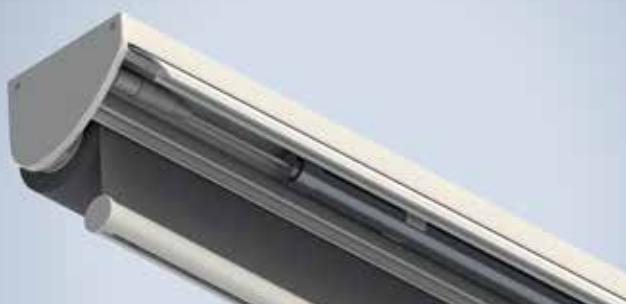

Motor: Yes. Wires: No.

Today's architecture and interior design must continue to meet the highest aesthetic standards, offering maximum convenience and concealed technology. The Silent Gliss battery-operated roller and roman blind systems fulfil these requirements by offering wireless shading at the push of a button.

Retrofit installation.

In many situations, hard wiring to a window is not possible. Silent Gliss battery-operated blinds are wireless, making them the ideal retrofit solution.

Function Meets Design.

Easy battery replacement.

The battery-operated roller and roman blind systems use conventional batteries with a service life of up to three years. The batteries are contained within an easily accessible holder to allow a fast battery exchange when required.