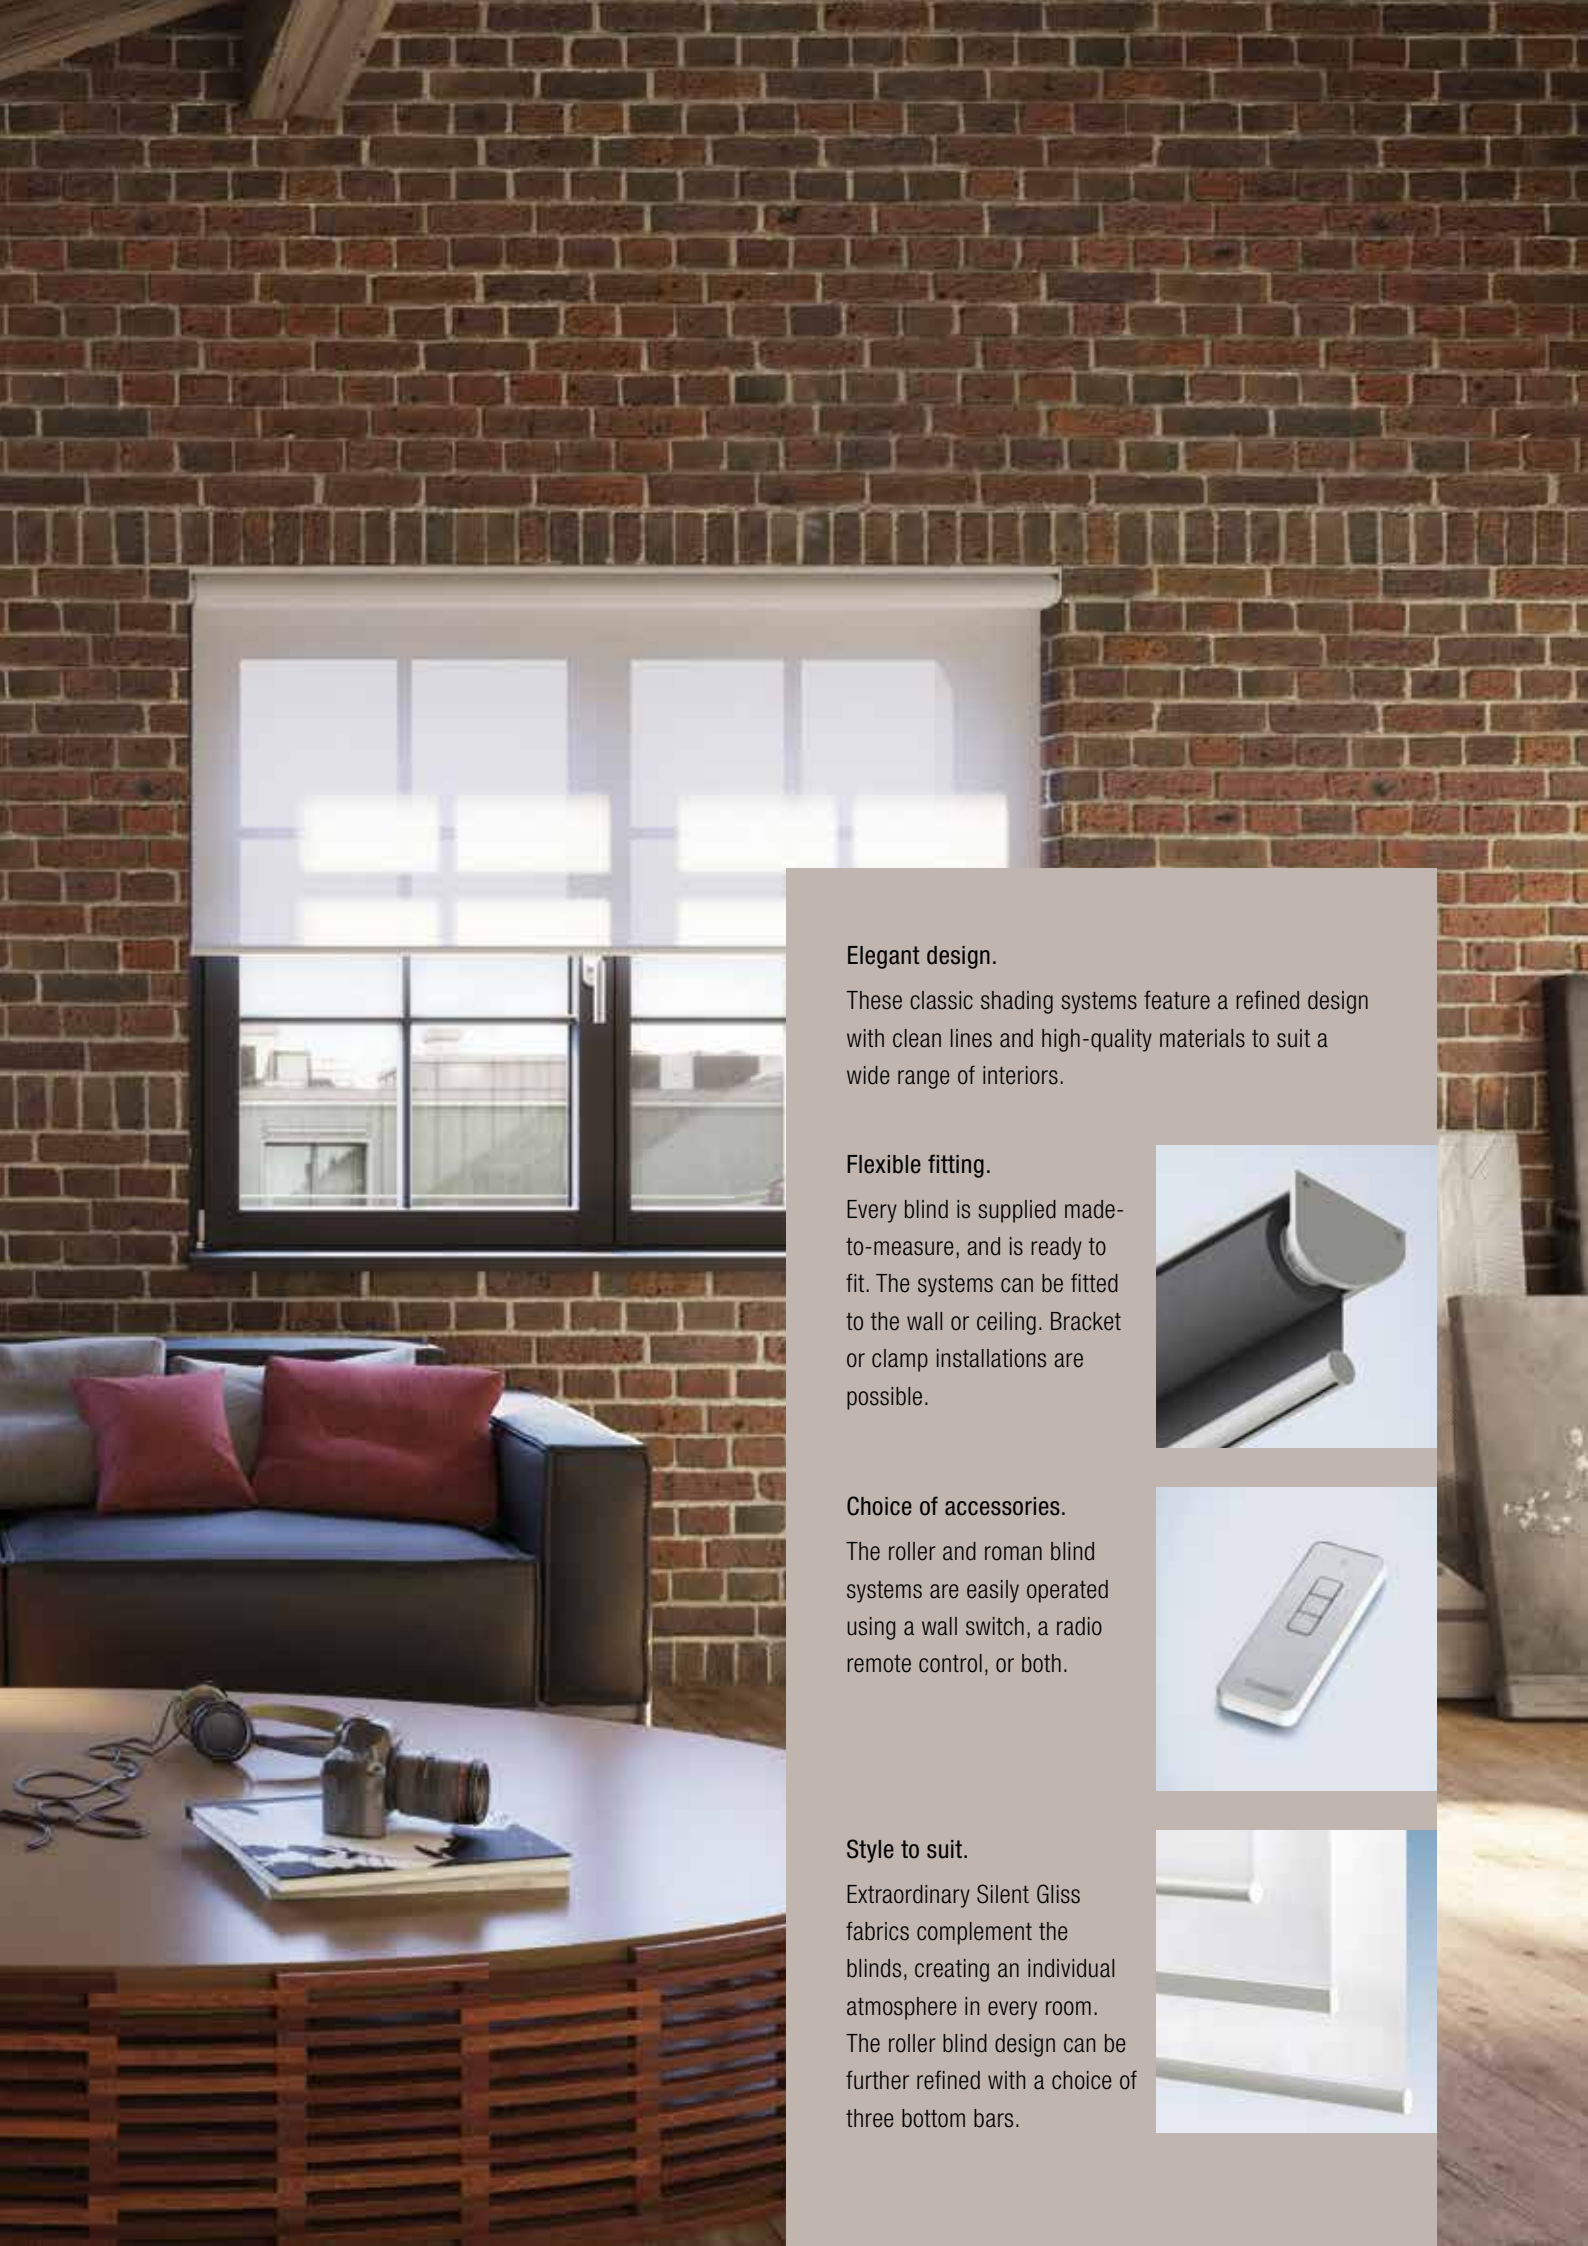

Elegant design.

These classic shading systems feature a refined design with clean lines and high-quality materials to suit a wide range of interiors.

Flexible fitting.

Every blind is supplied made-to-measure, and is ready to fit. The systems can be fitted to the wall or ceiling. Bracket or clamp installations are possible.

Choice of accessories.

The roller and roman blind systems are easily operated using a wall switch, a radio remote control, or both.

Style to suit.

Extraordinary Silent Gliss fabrics complement the blinds, creating an individual atmosphere in every room. The roller blind design can be further refined with a choice of three bottom bars.